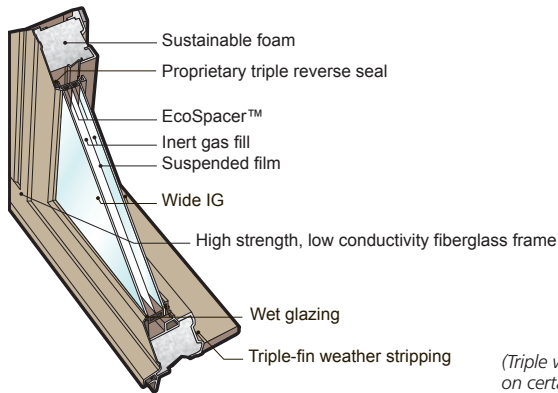

High Performance Fiberglass Windows

The SeriousWindows 725 Series is our lowest cost/highest value fiberglass framed product line. The environmentally friendly fiberglass frame offers greater strength and durability than wood and vinyl products. The SeriousWindows 725 Series resists fading, chipping, cracking, expansion and contraction. It is available in a variety of pre-finished colors as well as natural, stainable wood interiors.

Insulated Glass Unit

A unique combination of 9 key technologies including a fully insulated frame, suspended film, and our proprietary EcoSpacer™ system

(Triple weather stripping available on certain operating models)

Technical Specifications *

R-value: 4.2 - 7.1
U-value: 0.14 - 0.24
VT: 0.37 - 0.65
SHGC: 0.21 - 0.50

* Full Frame

Glass Packages (COG)

SeriousGlass 9 SunShade

Single, suspended, convection reducing film; low solar heat gain

R-value: 9.1
U-value: 0.11
VT: 0.55
SHGC: 0.30

SeriousGlass 5 HeatGain

Single, suspended, convection reducing film; high solar heat gain

R-value: 5.3
U-value: 0.19
VT: 0.73
SHGC: 0.60

Frame Material / Style

Jamb Extensions

4 9/16, 6 9/16, Pine and Oak

Frame Style

Nail fin, block frame, brick mould

Window Type	Fixed Picture	Single/Double Hung	Casement	Awning	Sliding	Patio/Swing Doors	Bow/Bay	Half Circle/Arch	Geometric Shapes
Minimum Size	12.0" x 12.0"	16.0" x 24.0"	14.0" x 14.0"	16.0" x 16.0"	24.0" x 14.0"	Standard	Custom	Custom	Custom
Maximum Size	96.0" x 72.0"	60.0" x 84.0"	36.0" x 72.0"	60.0" x 42.0"	84.0" x 64.0"	Custom	Custom	Custom	Custom
R-value*	7.1	5.6/5.3	5.6	5.9	5.6	5.6	5.6	5.6	5.6
U-Factor*	0.14	0.18/0.19	0.18	0.17	0.18	0.18	0.18	0.18	0.18

* Full frame measurements with SeriousGlass 9 SunShade

Grille Options

Grille Location

- Interior/Exterior
- Between the glass

Grille Colors

- Painted to match interior/exterior color
- Oak laminate

Standard Color Combinations

Interior

Color / Finish

White

Dark Brown

Almond

Sandstone

Slate

Oak

Exterior

Color / Finish

White

Bronze

Almond

Sand

Slate

Standard Hardware

White

Chestnut Bronze

Beige

Sahara Beige

Black