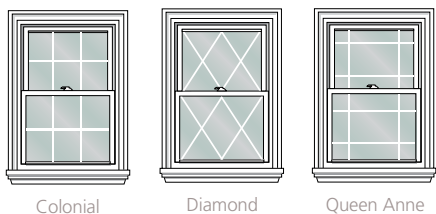

Technical Performance Specifications

Styles	SeriousGlass 4				SeriousGlass 7				SeriousGlass 8				SeriousGlass 9			
	U-Value	R-Value	SHGC	VT	U-Value	R-Value	SHGC	VT	U-Value	R-Value	SHGC	VT	U-Value	R-Value	SHGC	VT
Picture Window	0.25	4.0	0.22	0.53	0.18	5.6	0.29	0.52	0.15	6.7	0.29	0.52	0.15	6.7	0.29	0.43
Casement / Awning	0.27	3.7	0.18	0.42	0.21	4.8	0.24	0.42	0.18	5.6	0.24	0.42	0.18	5.6	0.25	0.36
Double Hung Window	0.29	3.4	0.20	0.47	0.22	4.5	0.26	0.47	0.20	5.0	0.26	0.47	0.20	5.0	0.28	0.41
Sliding Window	0.29	3.4	0.20	0.47	0.22	4.5	0.29	0.52	0.20	5.0	0.29	0.52	0.19	5.3	0.27	0.41
Sliding Patio Door	0.30	3.3	0.19	0.45	0.25	4.0	0.25	0.45	0.23	4.3	0.25	0.45	0.22	4.5	0.24	0.39
Swing Patio Door	0.30	3.3	0.19	0.43	0.24	4.2	0.24	0.43	0.22	4.5	0.24	0.43	0.22	4.5	0.25	0.37

Frame Material / Style

Frame Material	3 1/4" vinyl								
Window Type	Fixed picture	Double hung	Casement	Awning	2-Section Sliding	Patio / Swing Doors	Bow/Bay/Garden	Half Circle/Arch	Geometric Shapes
Minimum Size	14.75" x 11.75"	17" x 26"	15.25" x 20.50"	20.5" x 15.25"	22" x 14.25"	see	dealer	for	details
Maximum Size	84" x 84" (144 max UI)	54" x 85" (140 max UI)	36" x 72" (96 max UI)	48" x 36" (80 max UI)	84" x 66" (145 Max UI)	see	dealer	for	details

Grille Options

Between The Glass

Grille pieces between the panes of glass create the desired look while preserving the smooth, easy-to-clean glass surface inside and out.

Grille Colors and Styles

Grille Color and Style	White	Beige	Brass	Light Oak Laminate	Cherry Laminate
Colonial	Flat or Contoured	Flat or Contoured	Flat	Flat or Contoured	Flat or Contoured
Queen Anne	Flat or Contoured	Flat or Contoured	Flat	Flat or Contoured	Flat or Contoured
Diamond	Flat	Flat	n/a	n/a	n/a